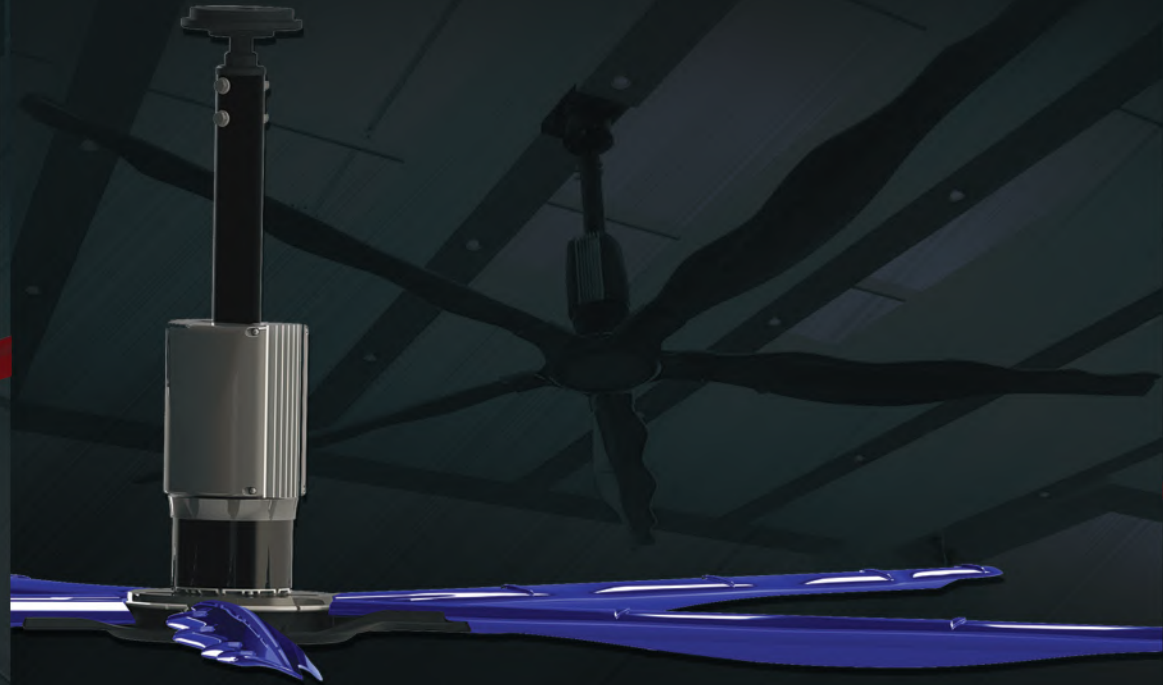

Jazz FANS

*Sleek Design,
Like No Other*

ENVIRA-NORTH
SYSTEMS LIMITED

1-866-771-7766
bigair@enviranorth.com
enviranorth.com

ENVIRA-NORTH
SYSTEMS LIMITED