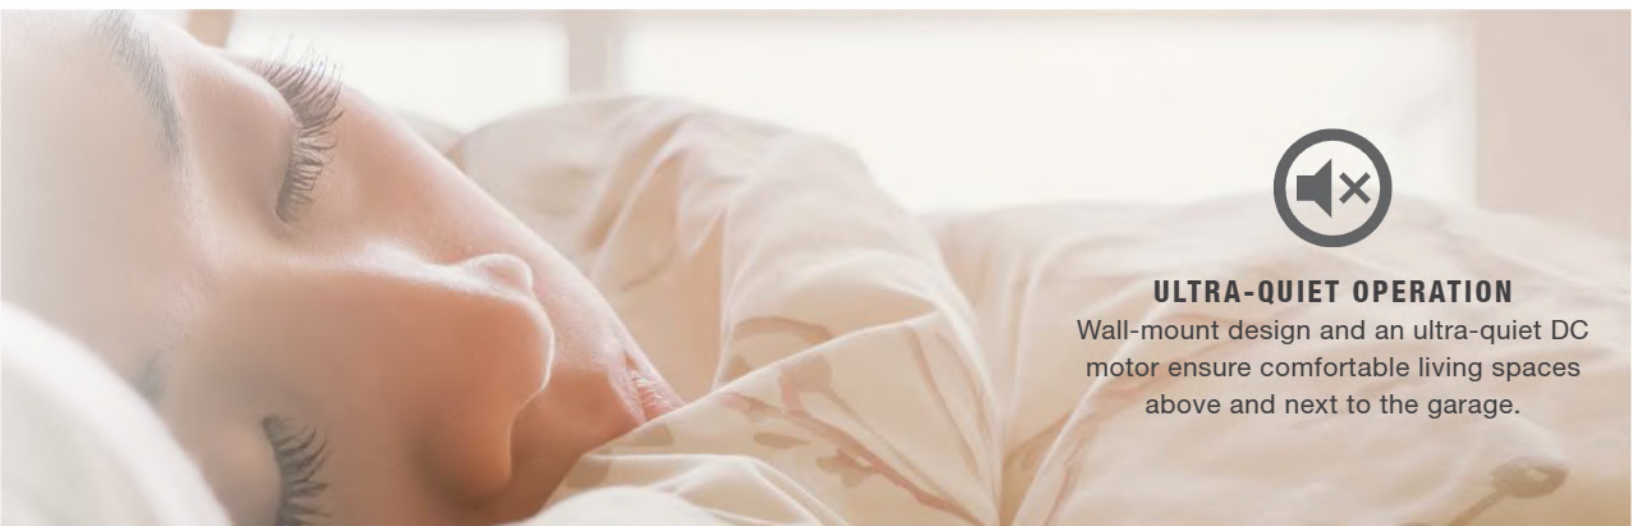

AUTOMATIC ILLUMINATION

The MyQ Remote LED Light mounts anywhere in the garage to brightly light the way as you come and go.

ULTRA-QUIET OPERATION

Wall-mount design and an ultra-quiet DC motor ensure comfortable living spaces above and next to the garage.