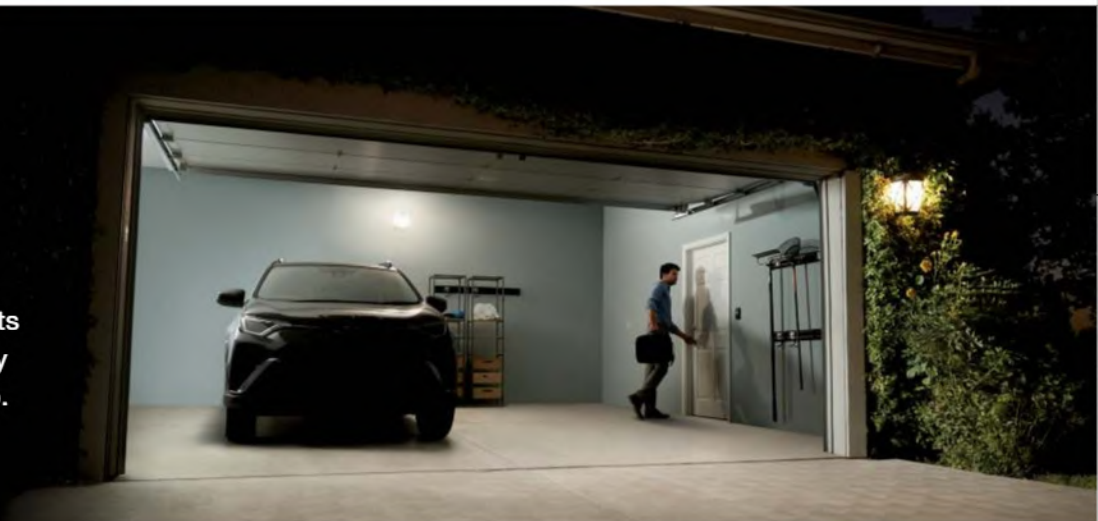

REMOTE ACCESS

Built-in Wi-Fi® makes it easy to connect the opener with your smart device. Receive alerts and open and close the garage door from anywhere with the MyQ® App.*

*MyQ Remote LED Light must be installed to enable use of Timer-to-Close or MyQ smartphone control of the garage door. See User Guide for additional information.

AUTOMATIC ILLUMINATION

The MyQ Remote LED Light mounts anywhere in the garage to brightly light the way as you come and go.

ULTRA-QUIET OPERATION

Wall-mount design and an ultra-quiet DC motor ensure comfortable living spaces above and next to the garage.